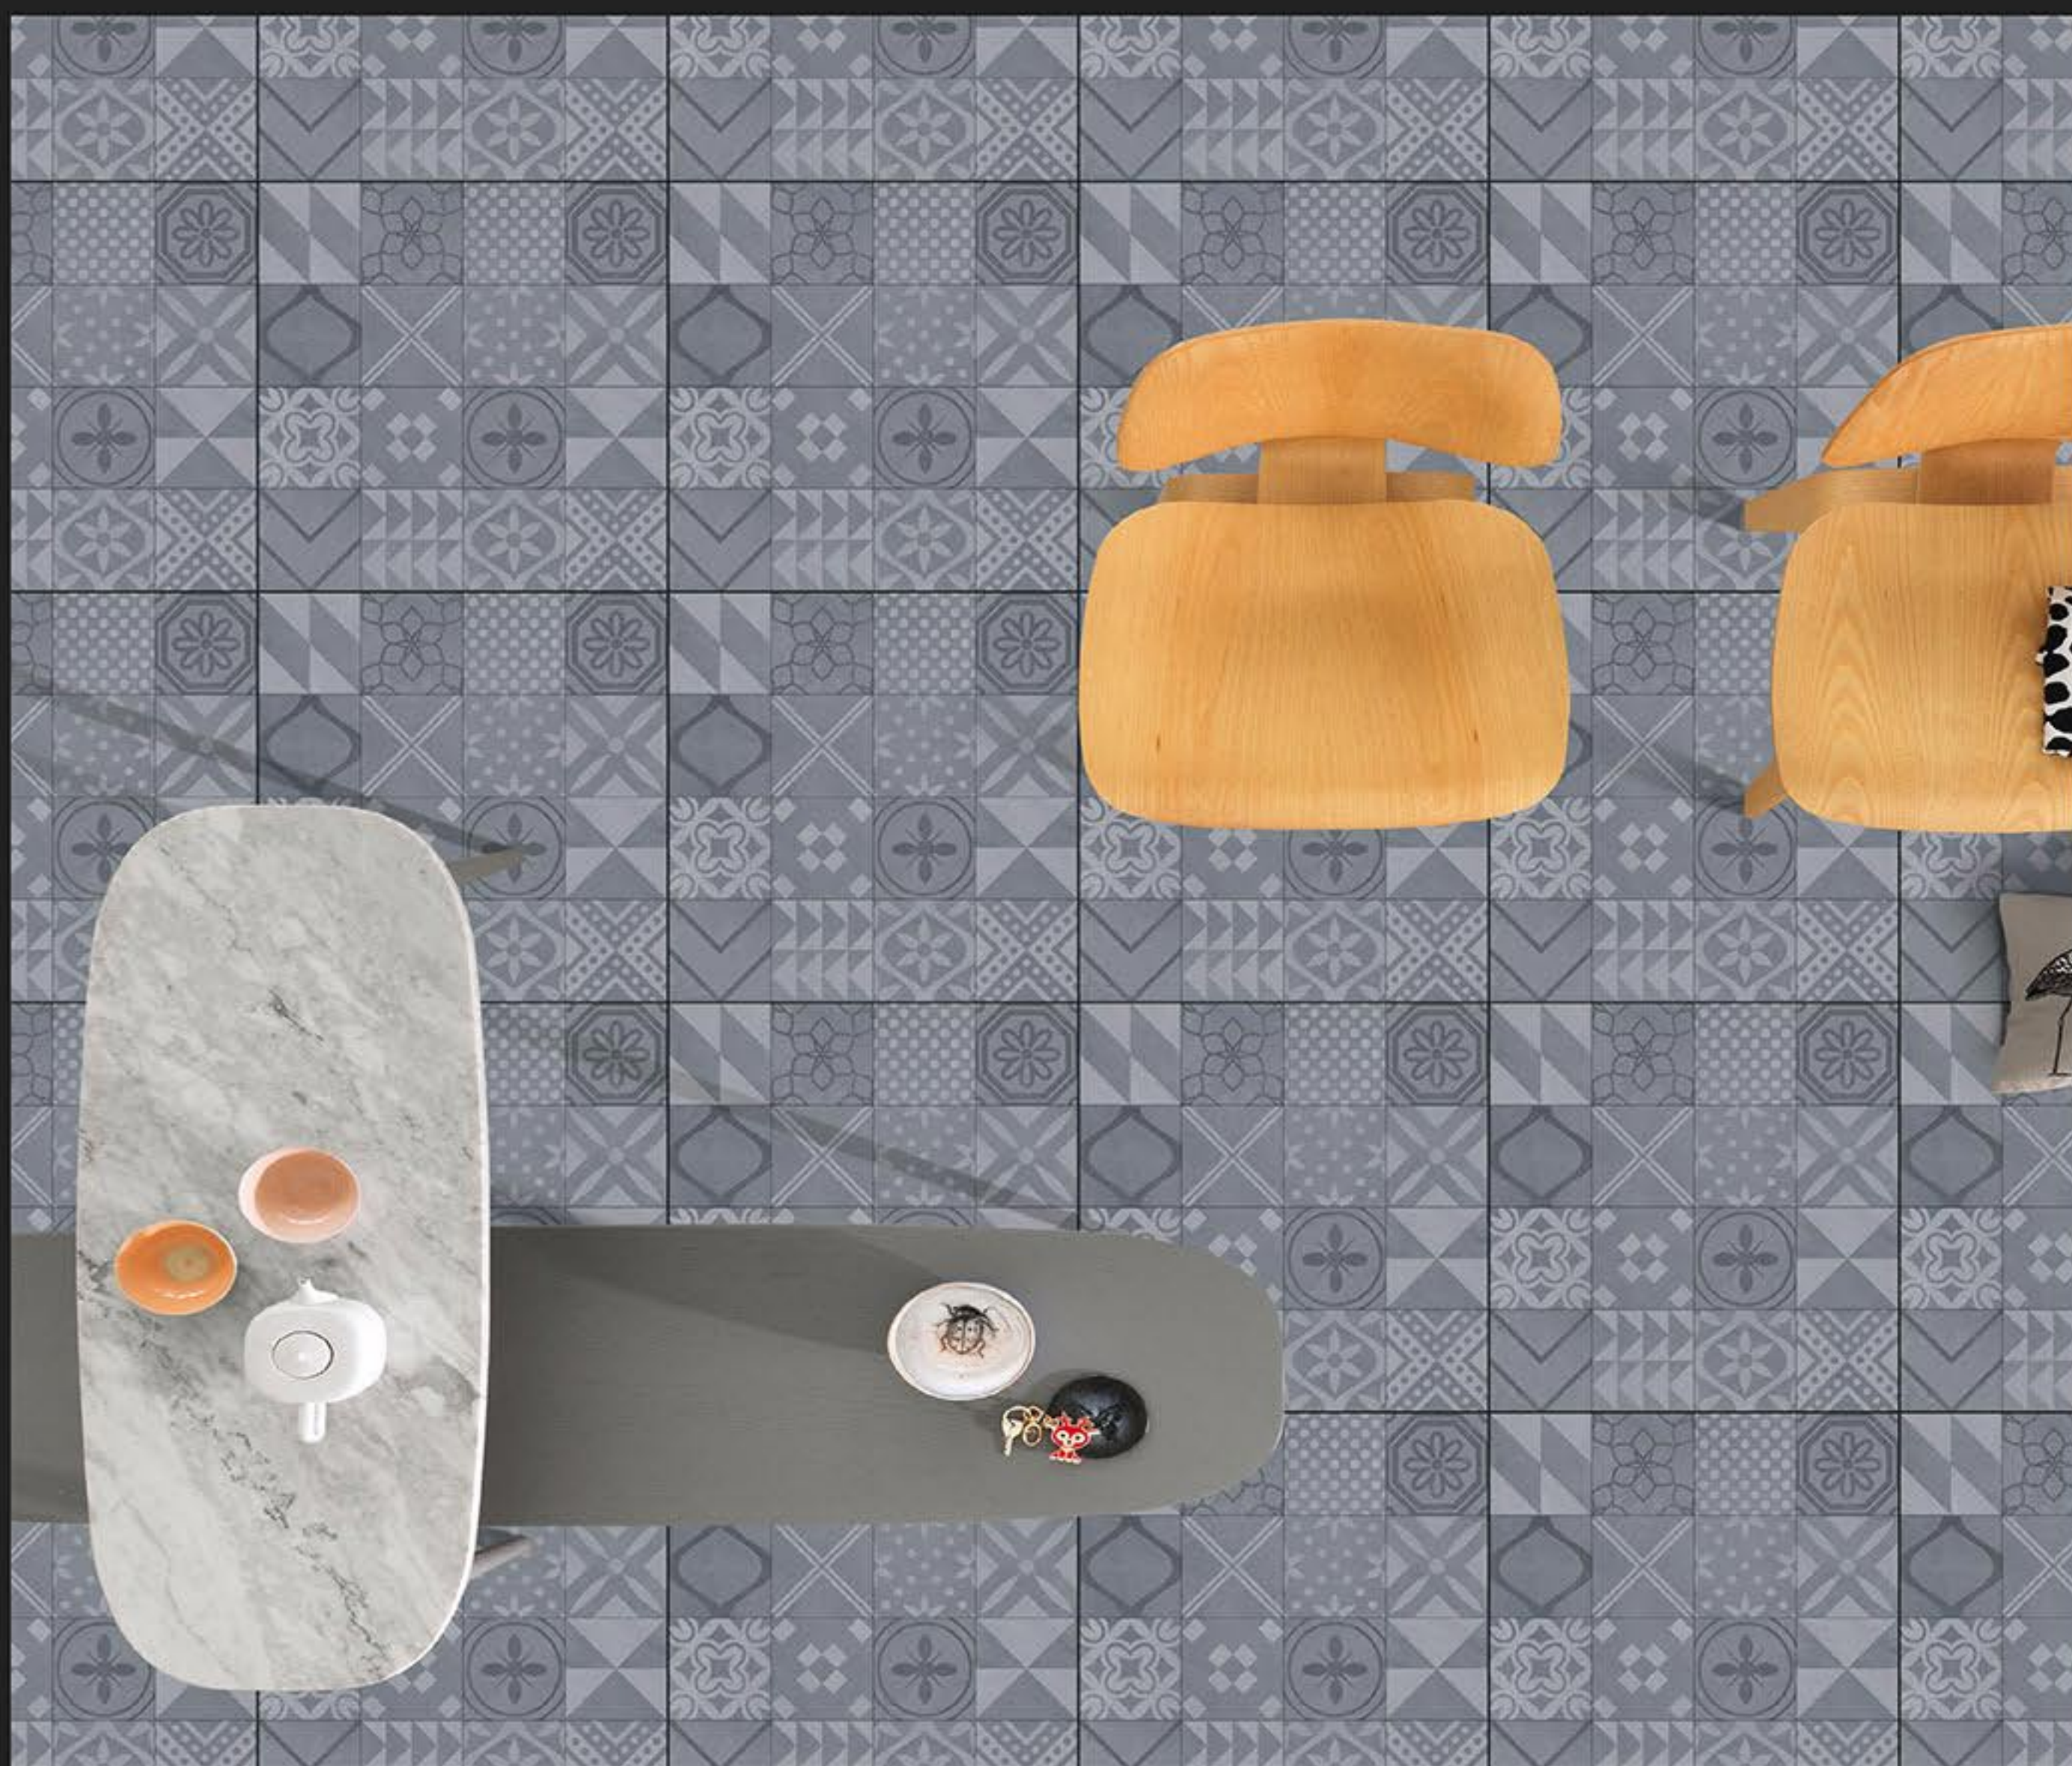

**MOROCCAN
SERIES
MATT FINISH**

60026