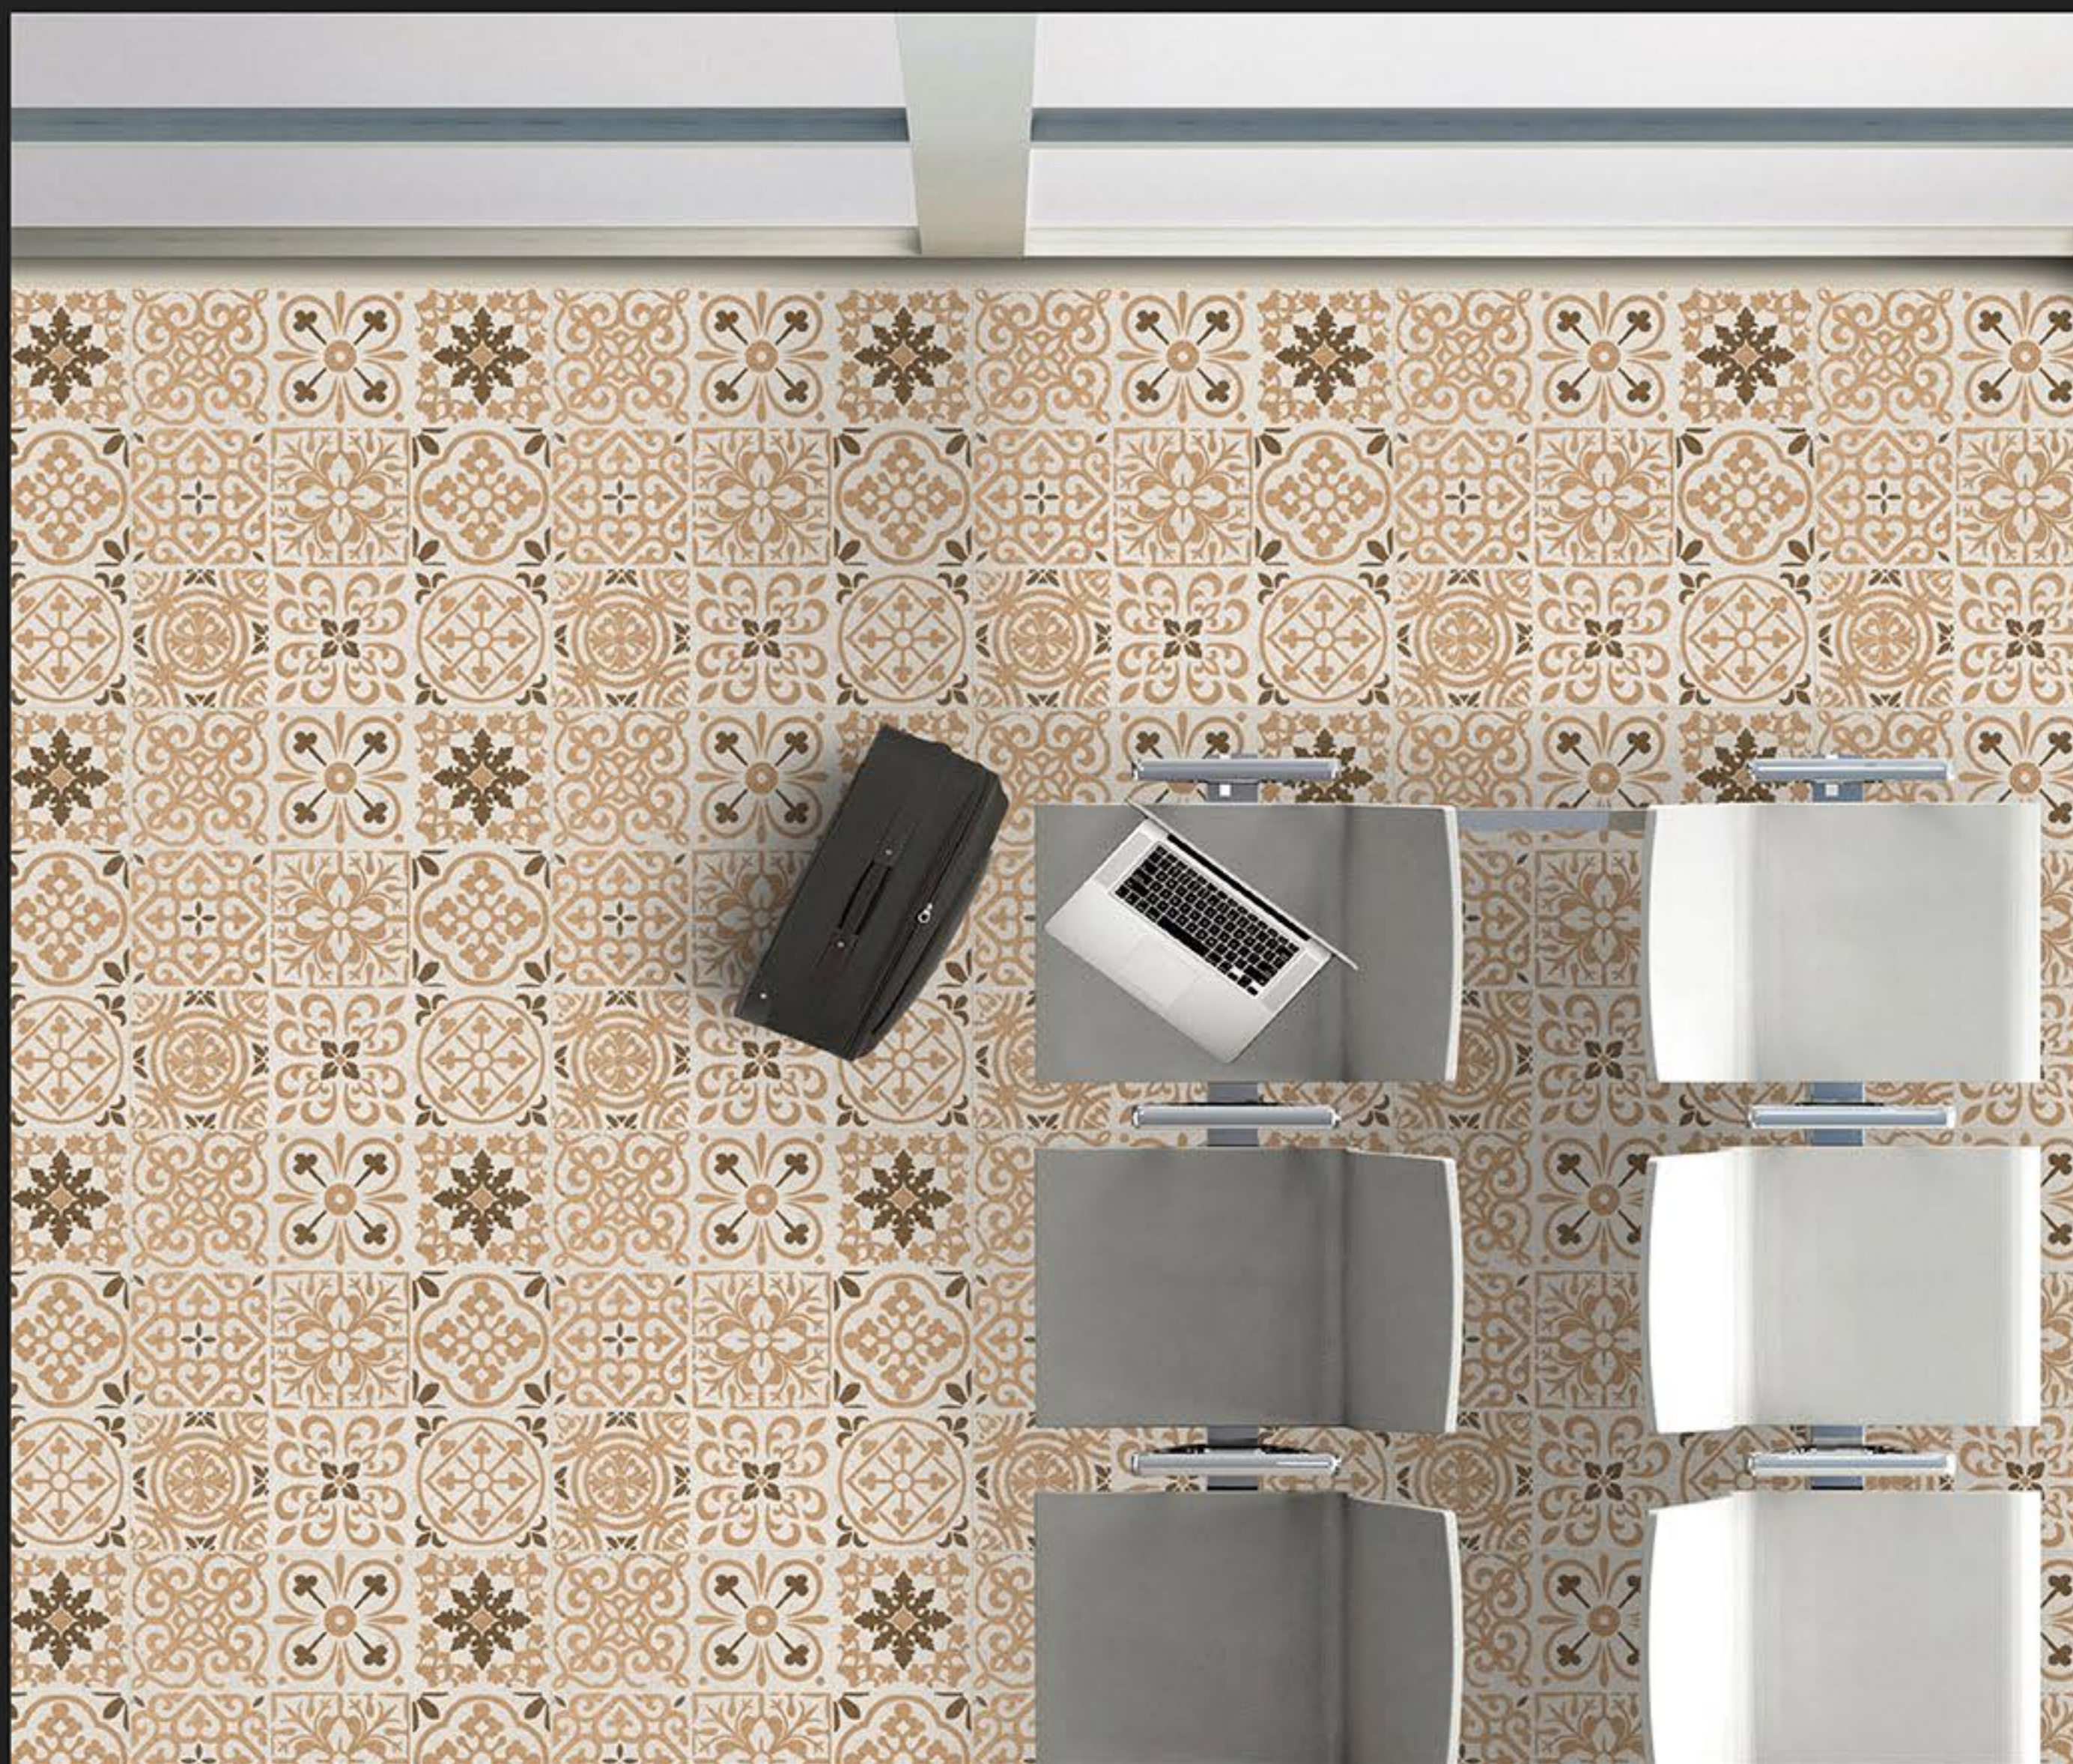

**MOROCCAN
SERIES
MATT FINISH**

60002