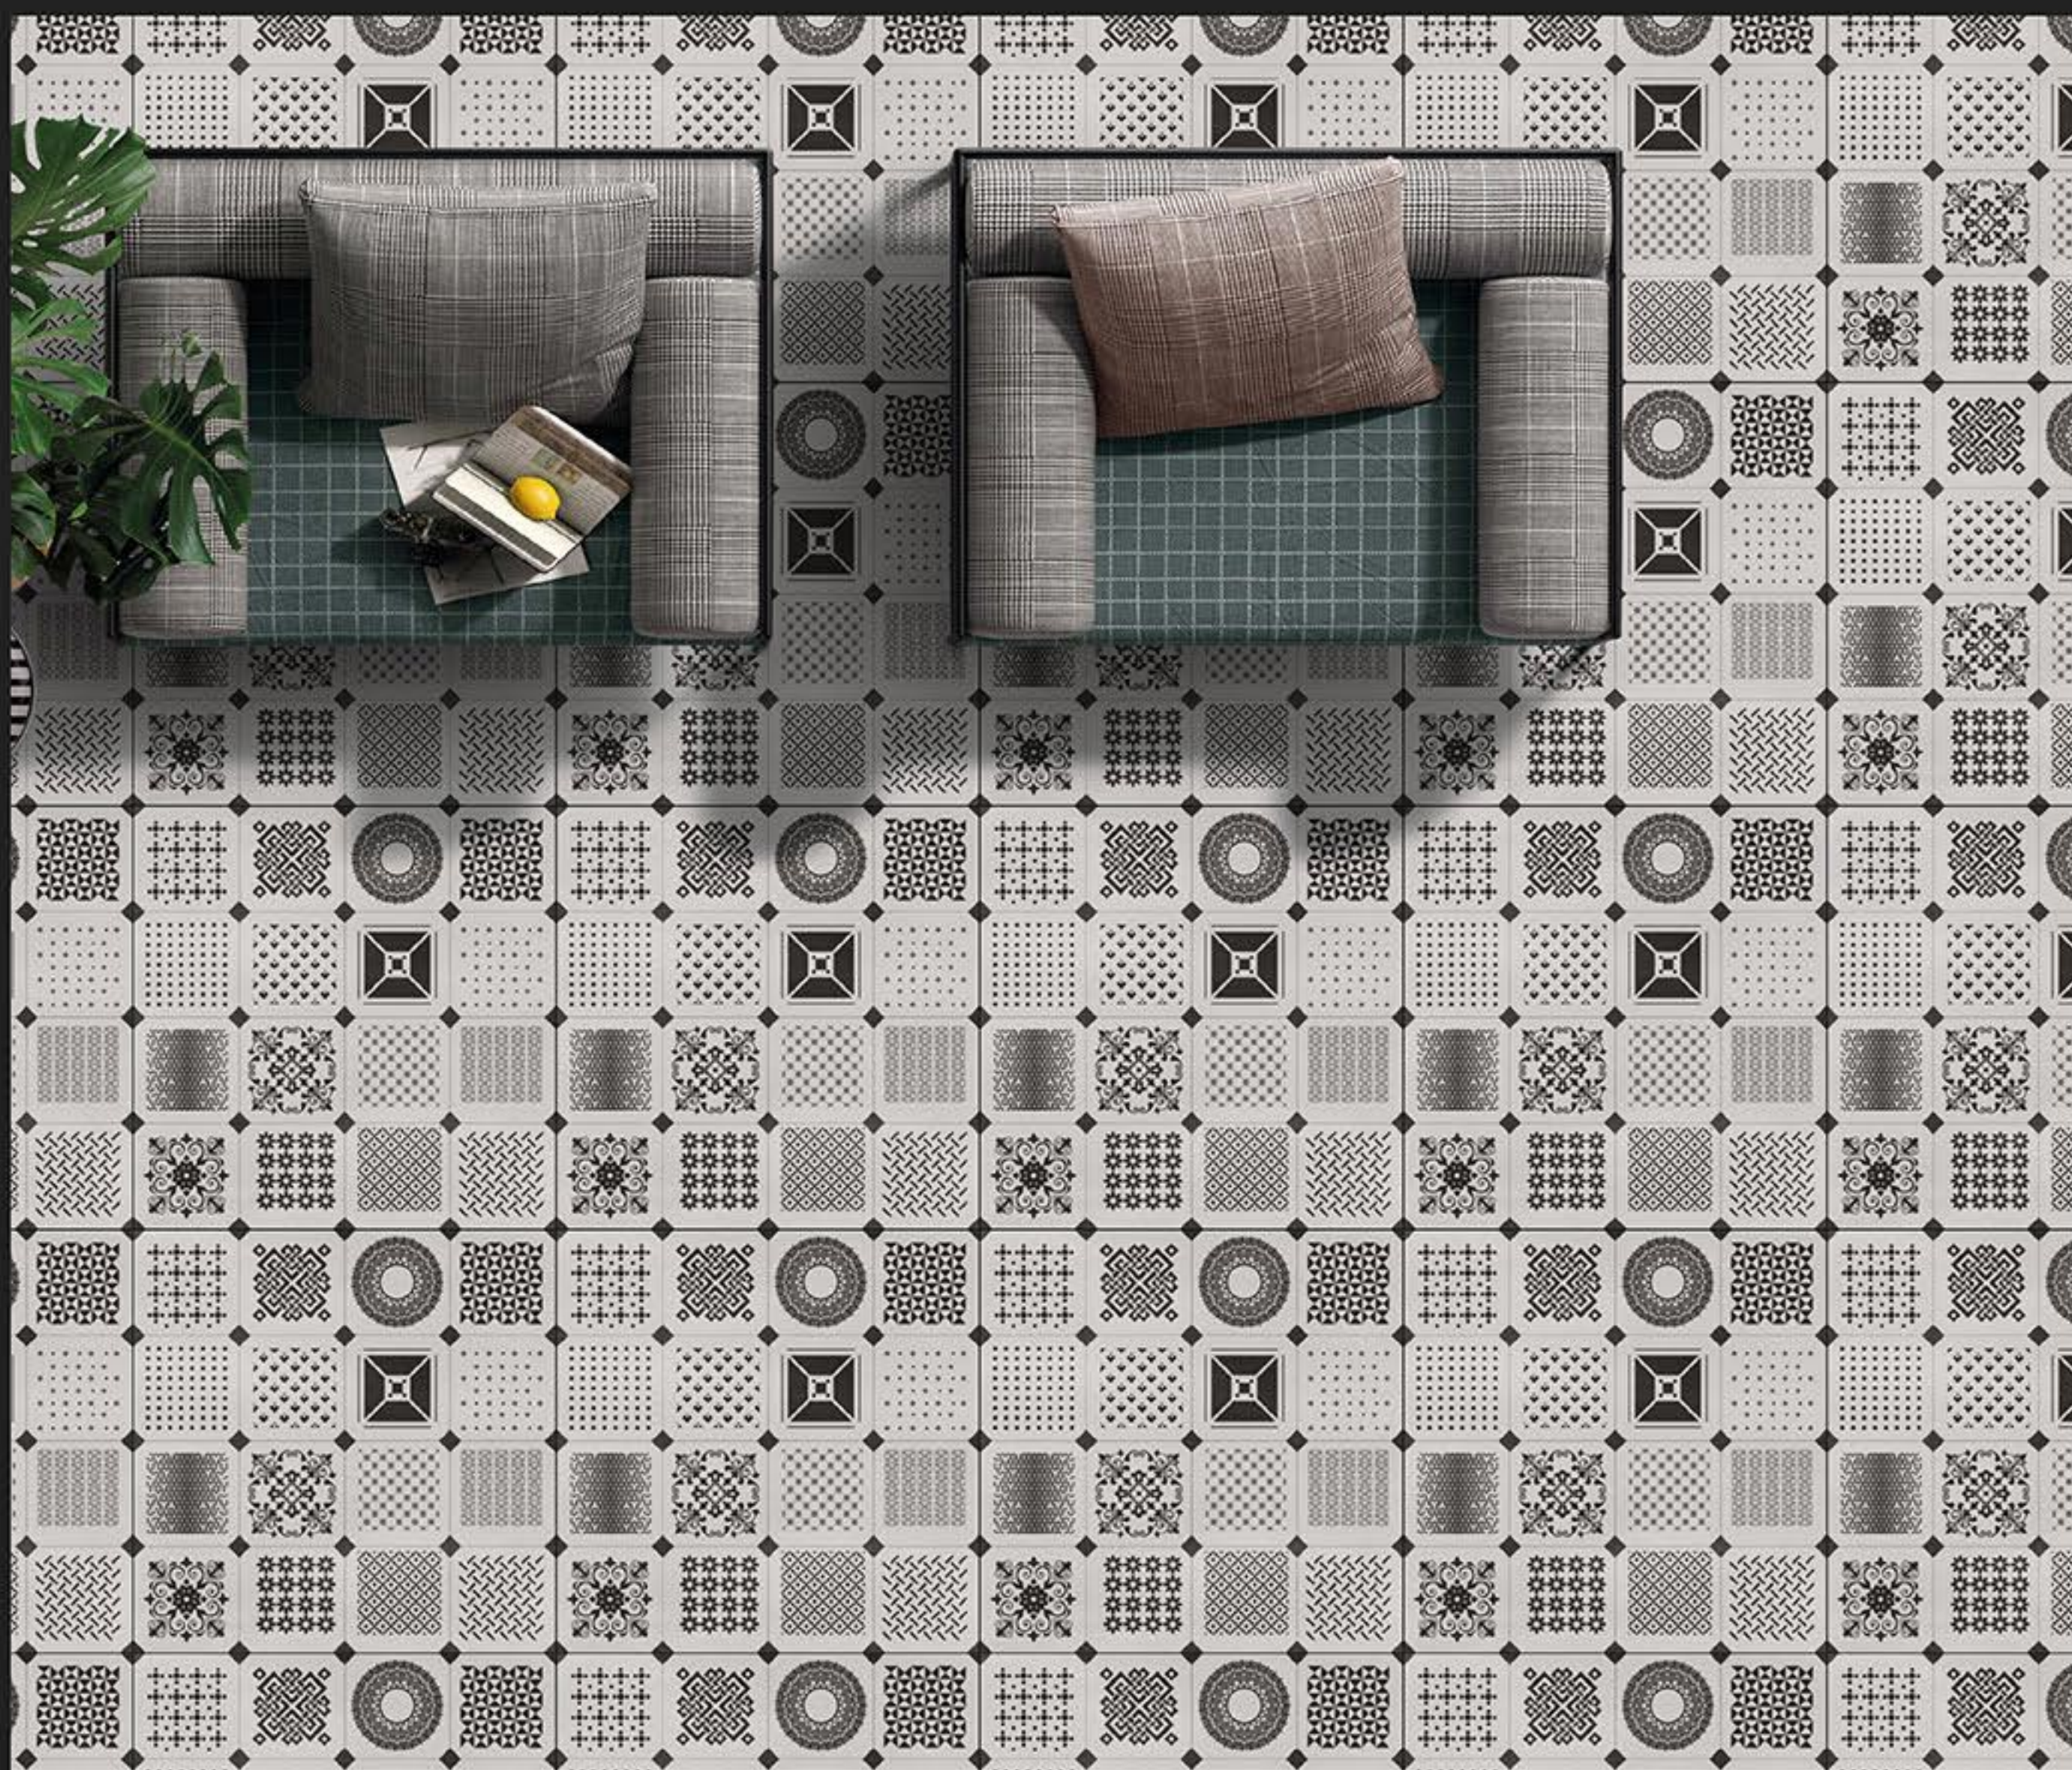

**MOROCCAN
SERIES
MATT FINISH**

60025